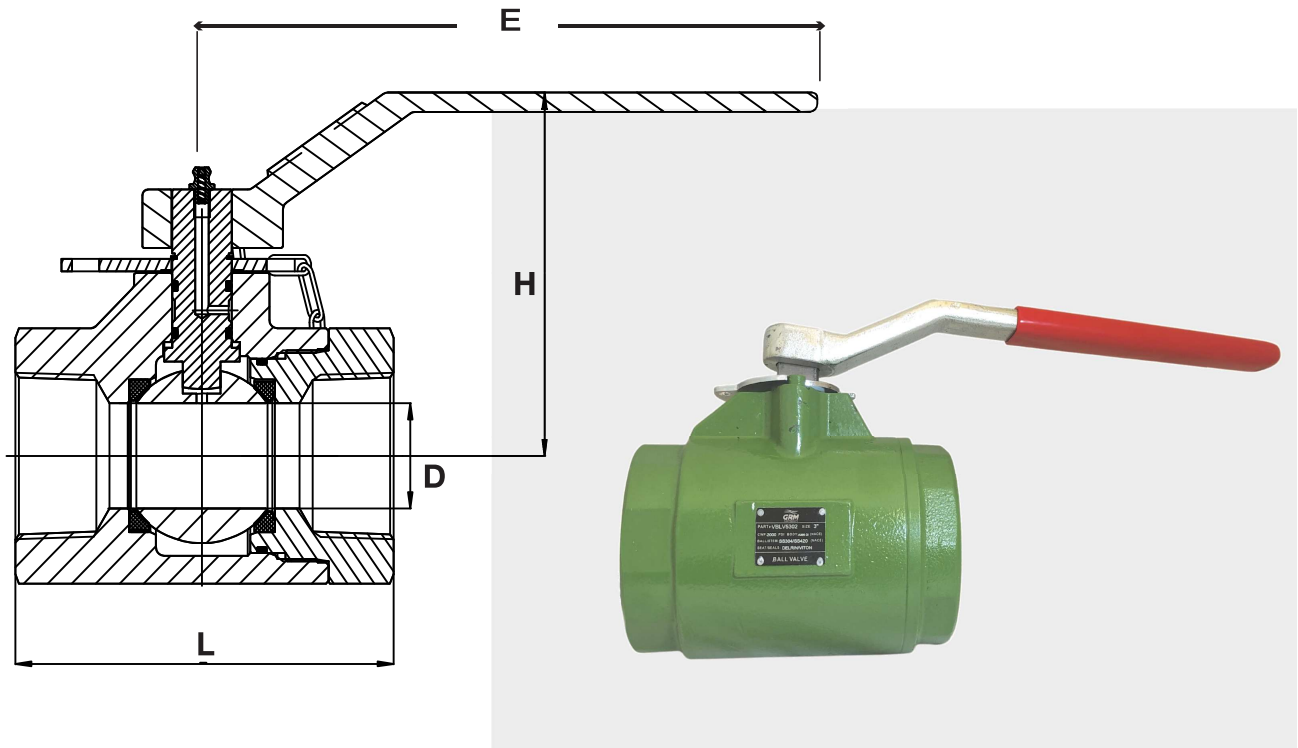

# BALL VALVES

## G-212

2 Piece, 2,000 PSI  
Meets NACE MR-0175

#### Dimensions

SIZE	MATERIAL	PART #	PRESSURE	PORT	D	H	E	L	WGT.(LBS)
3"	DUCTILE IRON A395	VBLV5302	2000	FULL	2.99"	6.85"	14.96"	8.74"	44.0