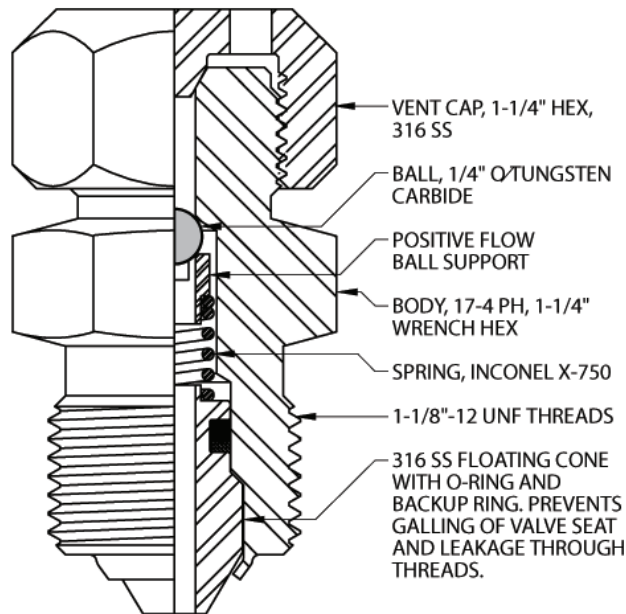

LUBRICATION FITTINGS

High Pressure Body Grease

High Pressure, 9/16" Autoclave Style
Service to 20,000 PSI

ORDERING INFO AND SPECIFICATIONS

THREAD SIZE	BODY	SPRING	BALL	PART #
9/16" Autoclave	17-4 PH	Inconel X750	TC	FA905220
	316 SS			FA906220